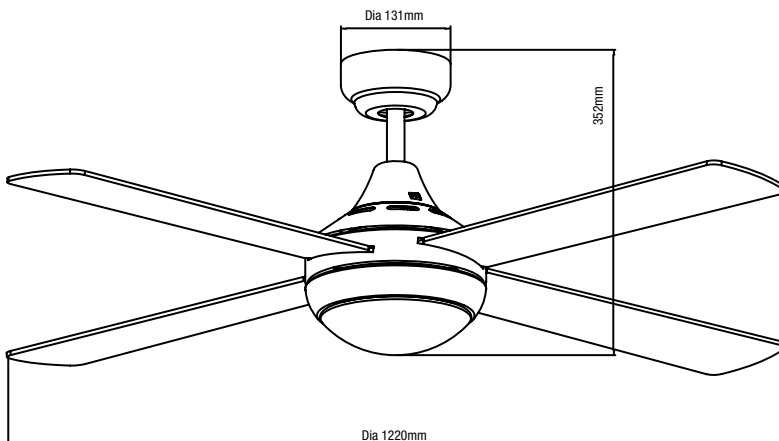

Warranty

55W AC SERIES (48") 1220MM TRICOLOUR CEILING FAN WITH REMOTE CONTROL

*3 year in-home + additional 3 years on the motor.

- 1220mm (48") 4 Blade AC Ceiling Fan
- Includes Remote Control with Timer & 15W Tricolour LED Light
- Includes 3 stage step dimming
- White

AC Motor	Blade Pitch	Summer/Winter Reverse Function	Quiet Operation	Airflow Capacity 7,600m³/hr	Hangsure Canopy	Indoor Use Only	3 Step Switch Dimming	Slimline LED Light Cover	1650lm	Tricolour	Remote Control

DIMENSIONS

Aust/NZ Approval No. SAA-202085-EA

55W AC SERIES (48") 1220MM TRICOLOUR CEILING FAN WITH REMOTE CONTROL

FEATURES

- Powerful and efficient low noise 55W AC motor
- 15W Tricolour LED light with 3000K,4000K, 5000K colour temperature
- 1650 Lumens light output
- 3 Stage step dimming function

SHIPPING

Packaging size	L530mm x H240mm x D250mm
Gross weight	7.18kg
Net weight	6.28kg
Cubics per Carton	0.032CBM

AVAILABLE IN WHITE

White

Model	Colour	Barcode
FSL1243WR	White	9 312375 905646