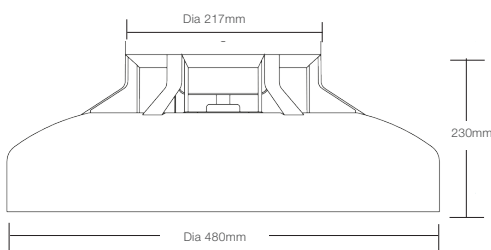

18W 480MM SMART DC CEILING FAN BLADELESS WITH WIFI REMOTE CONTROL + LED LIGHT

SPECIFICATIONS

Model Name	Fantom DC
Model Numbers	MFDC480W Matt White
Power Wattage / Motor	20W DC
Voltage / Frequency	220-240Va.c. 50-60Hz
Air Movement (m³/hr)	
Maximum RPM	Up to 500 RPM
Airflow Efficiency	Up to 195m³/hr per watt
Turbo Speed	4,500m³/hr
Speed 6 (Highest)	3,900m³/hr
Speed 5	3,000m³/hr
Speed 4	2,400m³/hr
Speed 3	1,700m³/hr
Speed 2	1,500m³/hr
Speed 1 (Lowest)	1,100m³/hr
Materials / Blade	N/A
Number of Blades	0
Blade Pitch	N/A
Hangsure Canopy	N/A
Lighting Wattage / Type	40W LED
Colour Temperature	2700K to 6000K
Lumens Output	Up to 2300lm
Rated Lifetime	50,000 hours @ Ta25°C
Dimmable	Variable dimming

REMOTE CONTROL

Control	
Light	On/off
CCT	2700K/3000K/4000K/5000K/6000K
Fan	Off only
Fan Speed Setting	6
Other Features	Turbo Fan Breeze mode Sleep mode
Timer	Off only - 1hr, 4hr or 8hr
Power	1 x A23 12V batteries (supplied)
Size	145 x 42mm
Radio Frequency	433Mhz

SHIPPING

Model Numbers	Carton Size			Carton Quantity	Carton Gross Weight (Kg)
	H (mm)	W (mm)	L (mm)		
MFDC480W	530	530	250	1	6.5

INSTALLATION

Installation	By licensed electrician only	
Warranty	6* year warranty (*3 year in-home + additional 3 year replacement on the motor only) For further information please visit our website OR scan the QR Code https://www.martecaustralia.com.au/warranty-statement/	

DIMENSIONS

* Product must be installed by licensed electrician if not warranty will be void.
Specification and imagery subject to change without prior notice. Last updated October 2024.

Aust/NZ Approval No.