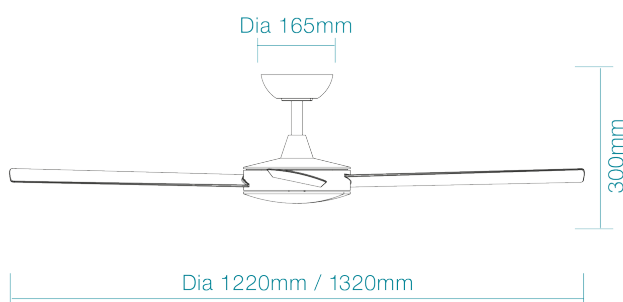

36W 1220MM (48") / 1320MM (52") DC CEILING FAN 4 ABS BLADES WITH REMOTE CONTROL

SPECIFICATIONS

Model Name	Quantum DC
Model Numbers	MQDC124WR Matt White MQDC134WR Matt White MQDC134MR Matt Black
Power Wattage / Motor	36W DC
Voltage / Frequency	220-240Va.c. 50-60Hz
Air Movement (m³/hr)	
Maximum RPM	Up to 210 RPM
Airflow Efficiency	Up to 333m³/hr per watt
Speed 6 (Highest)	11,862m³/hr
Speed 5	10,368m³/hr
Speed 4	9,380m³/hr
Speed 3	7,899m³/hr
Speed 2	5,925m³/hr
Speed 1 (Lowest)	3,455m³/hr
Materials / Blade	ABS blade
Number of Blades	4
Blade Pitch	12.5°
Hangsure Canopy	10°
Lighting Wattage / Type	N/A
Colour Temperature	N/A
Lumens Output	N/A
Rated Lifetime	N/A
Dimmable	N/A

REMOTE CONTROL

Control	
Light	N/A
CCT	N/A
Fan	Off only
Fan Speed Setting	6
Other Features	Summer/winter reverse mode Breeze mode Sleep mode
Timer	Off only - 1hr, 4hr or 8hr
Power	1 x A23 12V batteries (supplied)
Size	145 x 42mm
Radio Frequency	433Mhz

SHIPPING

Model Numbers	Carton Size			Carton Quantity	Carton Gross Weight (Kg)
	H (mm)	W (mm)	L (mm)		
MQDC124WR	295	320	635	1	6.7
MQDC134WR	295	320	635	1	6.7
MQDC134MR	295	320	635	1	6.7

INSTALLATION

Installation	By licensed electrician only	
Warranty	2 Year In-Home Warranty For further information please visit our website OR scan the QR Code https://www.martecaustalia.com.au/warranty-statement/	

DIMENSIONS

Aust/NZ Approval No.