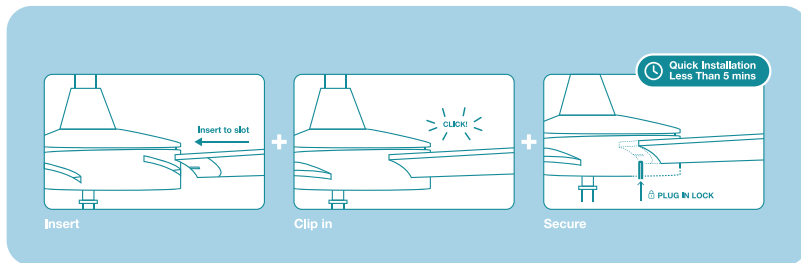

## 36W 1220MM (48") / 1320MM (52") DC CEILING FAN 4 ABS BLADES WITH REMOTE CONTROL

In-Home  
Warranty

Indoor &  
Covered  
Outdoor Use

Summer/  
Winter  
Reverse  
Function

Scan for  
product  
information