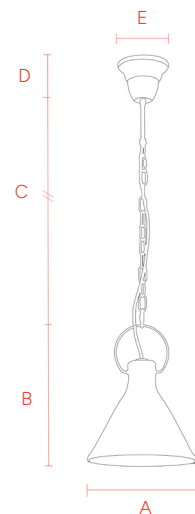

IVY

THROWBACK APPEAL

**WHITE/
BLACK**

**WHITE/
GOLD**

SPECIFICATIONS

Materials	Porcelain
Wattage	Max 1 x 60W
Lamp Holder	E27
Height Adjustable	N/A
IP Rating	IP20

DIMENSIONS

Size	A	B	C	D	E
One Size	Ø240mm	310mm	Max. 2000mm	90mm	113mm

PRODUCT DESCRIPTION

The Ivy pendant features a porcelain finish expertly hand-applied to create a unique vintage-inspired look. This authentic, decorative technique enhances its premium quality and luxurious appeal, making each piece an original, elegant statement—perfect for adding timeless charm to any refined interior.

FEATURES

- Unique Vintage Porcelain single pendant
- Subway tile white with painted metalware and chain
- An ideal addition to kitchen islands and dining spaces
- Adjustable chain suspension for versatile installation heights
- 1x E27 60W lamp not supplied