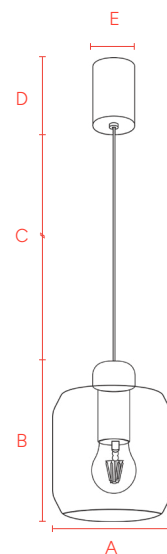

CHELSEA

FOCUSED ILLUMINATION

SMOKE BLACK

SPECIFICATIONS

Materials	Iron and Glass
Wattage	Max 1 x 60W
Lamp Holder	E27
Height Adjustability	Yes via adjustable locks
IP Rating	IP20

DIMENSIONS

A	B	C	D	E
Ø200mm	200mm	Max. 1600mm	100mm	20mm

PRODUCT DESCRIPTION

The Chelsea pendant is a refined blend of modern elegance and soft ambient lighting. Featuring a sleek, smoked glass shade with a smooth, rounded silhouette, it gently diffuses light to create a warm, inviting glow.

Suspended from a minimalist black cord, its contemporary design adds depth and sophistication to any interior. A striking yet versatile piece, perfect for elevating dining areas, kitchens, or living spaces.

FEATURES

- Modern design pendant with smoked glass shade
- Adjustable cord suspension for versatile installation heights
- 1x E27 60W lamp not supplied

MODEL NUMBERS

MDACHE1SMK