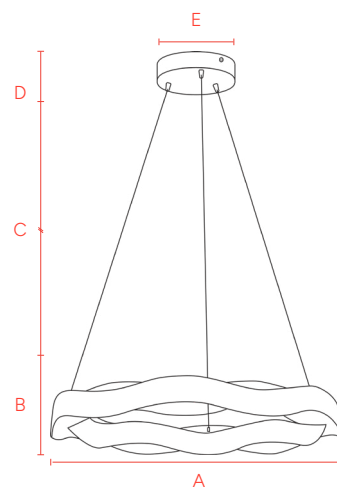

TRIBECA

FORM MEETS FUNCTION

WHITE

BLACK

PRODUCT DESCRIPTION

The Tribeca pendant is a striking example of where form meets function, featuring a unique, undulating ribbon design that is available in 2 sizes. Its rhythmic, waved profile creates a sense of organic movement, housing integrated LEDs that cast a soft, continuous glow.

MODEL NUMBERS

MDACAL500BK - Black
MDACAL500WH - White

SPECIFICATIONS

Materials	Iron
Wattage	Max 60W
Lumens Output	5000lm
Colour Temperature	3000K / 4000K / 5000K
Dimmable	Yes
CRI	80
Lamp Holder	LED
Height Adjustability	Yes via an adjustable lock
IP Rating	IP20

DIMENSIONS

A	B	C	D	E
Ø600mm	80mm	Max. 2000mm	30mm	150mm