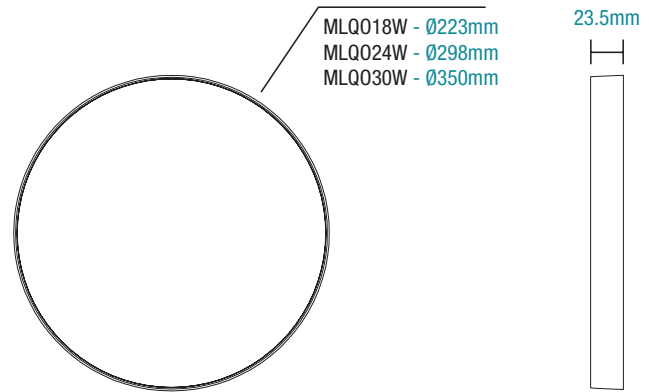

SHIPPING

Model Number	Carton Size			Carton Quantity	Carton Gross Weight
	H	W	L		
MLQO18W	23.5mm	223mm	223mm	8	6kg
MLQO24W	23.5mm	298mm	298mm	8	9.5kg
MLQO30W	23.5mm	350mm	350mm	8	12.5kg

DIMENSIONS

INSTALLATION

Installation	By licensed electrician only
Warranty	5 year replacement warranty

*For further information regarding warranty terms and conditions, please visit our website: <https://www.martec.com.au/warranty-statement/>
Warranty is void unless installed by a licensed electrician.

AVAILABLE COLOURS

Model	Colour	Barcode
MLQO18W	Matt White	9 312375 001362
MLQO24W	Matt White	9 312375 001379
MLQO30W	Matt White	9 312375 001379

Aust/NZ Approval No.
GMA-XXXXXX-XX